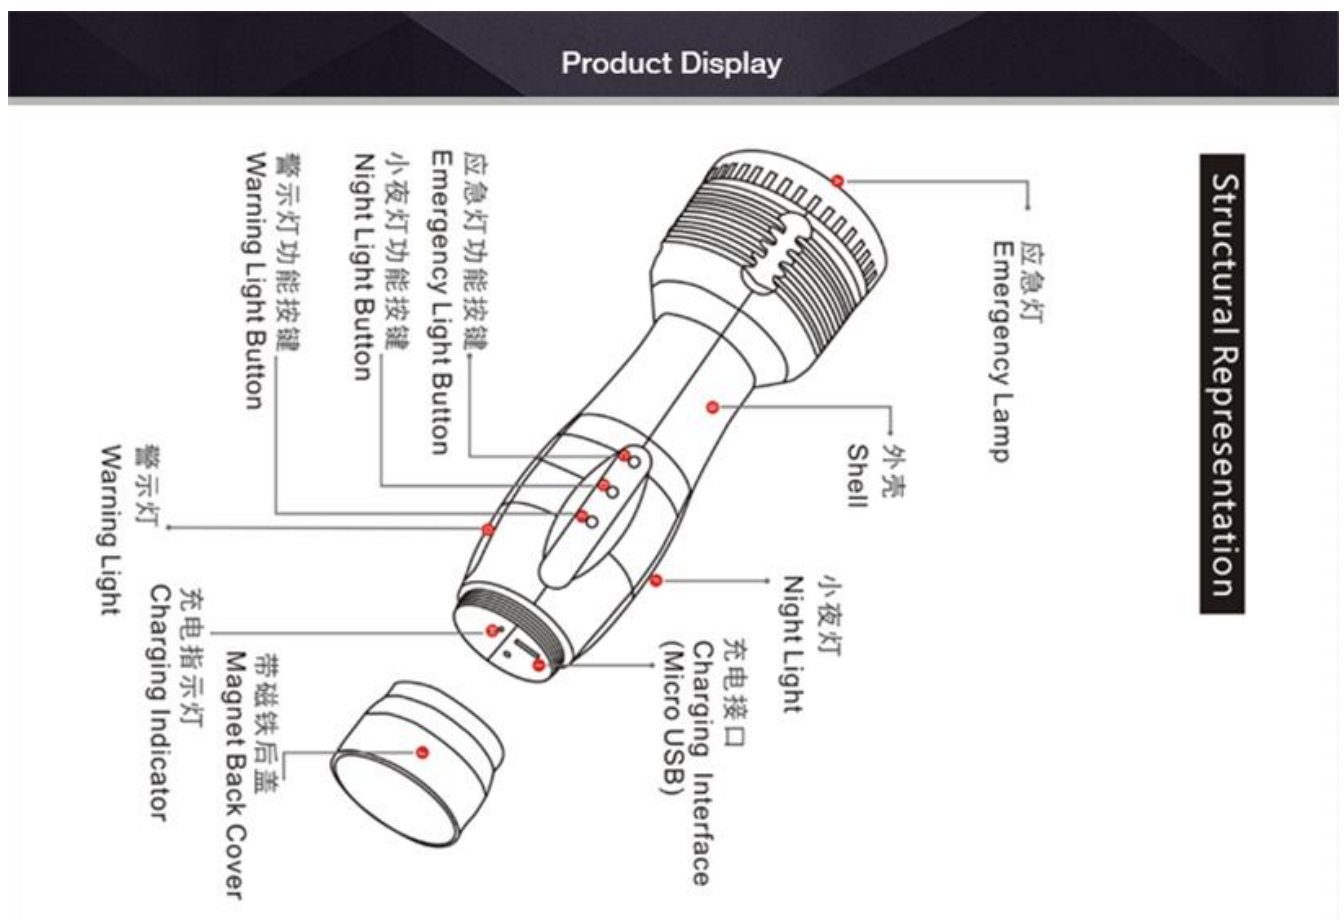

Weight: about 170g

Strong magnet at the bottom for adsorption on most iron-containing surfaces

Features Summary:

Utilizes 3W high power LED

Max output up to 1000 Lumens

Max beam distance up to 200m

The longest runtime can reach 24h

Micro USB rechargeable from the tail

Rotate head to change the zoom focus

5 light modes makes you more convenience and safe outdoors

Customize the laser engraving

Rock-solid Protection

1m-Drop Impact Resistance

IPX7 Water Resistant